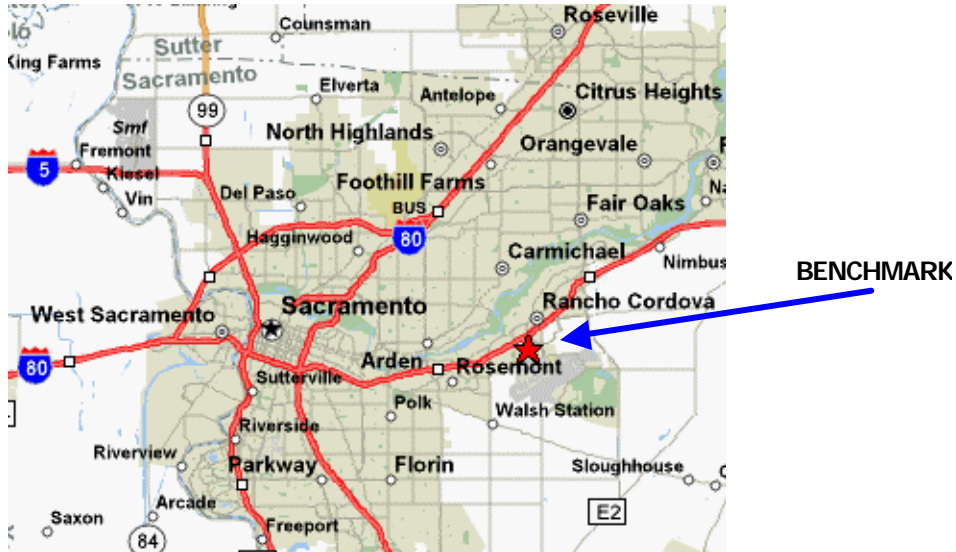

DIRECTIONS TO BENCHMARK

Benchmark Medical Consultants is approximately 10 miles East of Sacramento, just off Route 50.

From route 50 East, exit at Mather Field Road and turn right (southeast) onto Mather Field. Turn right at the first light, onto Rockingham Drive. Then take your next left onto Old Placerville Road. Benchmark Medical Consultants is approximately a quarter of a mile up on the right hand side.